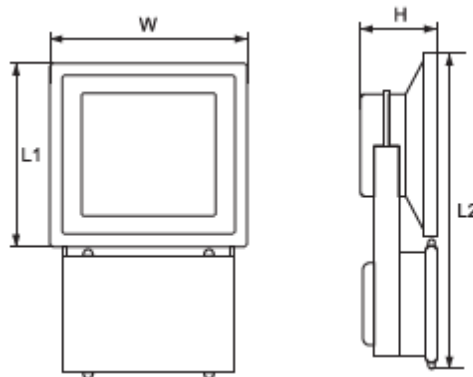

#### Technical data

- Power: 10W/20W/30W/50W/70W/100W
- Rated voltage: 85V - 265V
- Power supply: low-voltage, direct-current device – driver
- LED type: COB
- Light source: Epistar Taiwan
- Color temperature: RGB
- Protection against dust and moisture: IP65
- Housing: aluminum body
- Reflector: mirror aluminum
- Diffuser: heat-resistant glass
- Long life: 30000 hours
- Colour rendering index: Ra>70
- Ambient temperature: -40°C ÷ +65°C
- Beam Angle: 120°

## Variants and dimensions

Model	Watt	Colour temp. (k)	Colour body	Size			Catalogue number	Packin g (pcs)
				L1/L2	W	H		
VEGA10RGB	10W	RGB	grey	85/95	115	80	98VEGA10RGB	30
VEGA20RGB	20W	RGB	grey	140/150	180	100	98VEGA20RGB	12
VEGA30RGB	30W	RGB	grey	185/195	225	100	98VEGA30RGB	12
VEGA50RGB	50W	RGB	grey	235/245	285	110	98VEGA50RGB	6
VEGA70RGB	70W	RGB	grey	235/380	285	80	98VEGA70RGB	4
VEGA100RGB	100W	RGB	grey	235/385	285	120	98VEGA100RGB	4